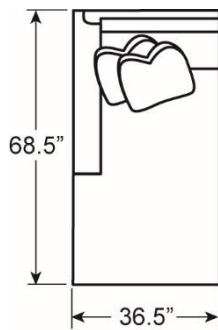

-57L LAF Chaise