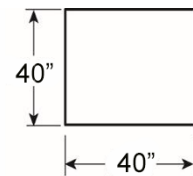

-54 Ottoman