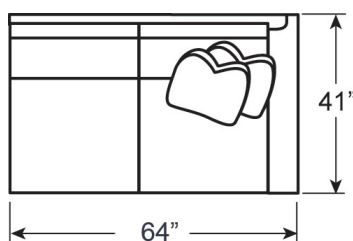

Inside 28.5W 52.5D inches

Standard Features: Two 20-inch Throw Pillows

7910-57R CHRONICLE RIGHT ARM FACING CHAISE

Overall 36.5W 68.5D 34H inches Arm 25H Seat 19H

Inside 28.5W 52.5D inches

Standard Features: Two 20-inch Throw Pillows

7910-52A CHRONICLE ARMLESS LOVE SEAT

Overall 57W 40.5D 34H inches

Seat 19H Inside 57W 25D inches

As shown above:

- 7910-52L LAF Love Seat
- 7910-51A Armless Chair
- 7910-51CR Corner Chair
- 7910-52R RAF Love Seat

-52L LAF Love Seat

-52R RAF Love Seat

-51CR Corner Chair

-51A Armless Chair

Note: Overall depth is determined by arm or armless styles.