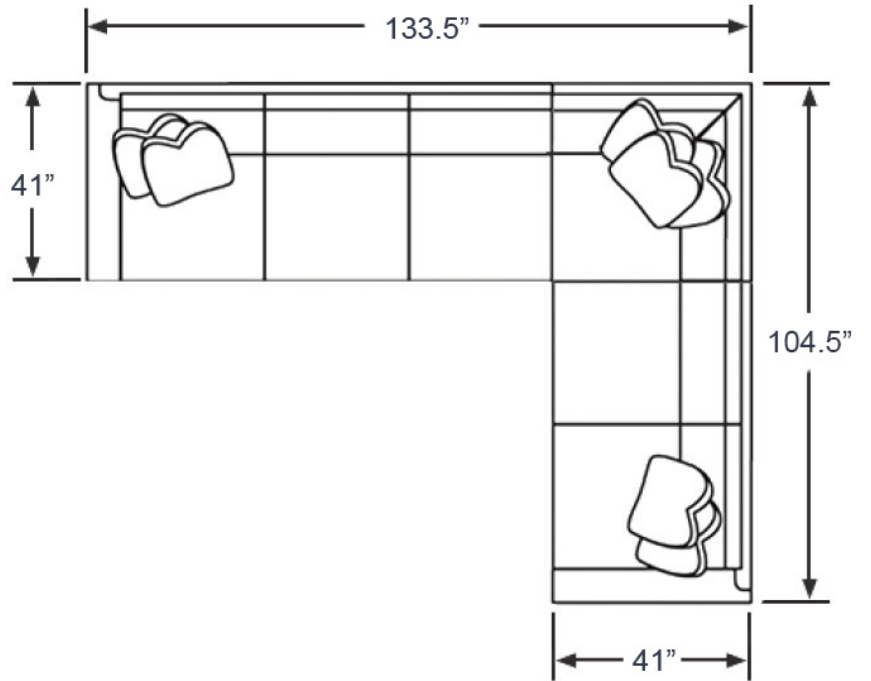

Overall 92W 41D 34H inches Arm 25H

Seat 19H Inside 85W 25.5D inches

Standard Features: Two 20-inch Throw Pillows

7910-53R CHRONICLE RIGHT ARM FACING SOFA

Overall 92W 41D 34H inches Arm 25H

Seat 19H Inside 85W 25.5D inches

Standard Features: Two 20-inch Throw Pillows

7910-54 CHRONICLE SECTIONAL OTTOMAN

Overall 40W 40D 19H inches Seat 17H

7910-57L CHRONICLE LEFT ARM FACING CHAISE

Overall 36.5W 68.5D 34H inches Arm 25H Seat 19H

Inside 28.5W 52.5D inches

Standard Features: Two 20-inch Throw Pillows

7910-57R CHRONICLE RIGHT ARM FACING CHAISE

Overall 36.5W 68.5D 34H inches Arm 25H Seat 19H

Inside 28.5W 52.5D inches

Standard Features: Two 20-inch Throw Pillows

7910-52A CHRONICLE ARMLESS LOVE SEAT

Overall 57W 40.5D 34H inches

Seat 19H Inside 57W 25D inches

As shown above:

- 7910-52L LAF Love Seat
- 7910-51A Armless Chair
- 7910-51CR Corner Chair
- 7910-52R RAF Love Seat