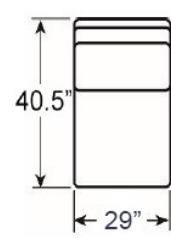

Overall 92W 41D 34H inches Arm 25H

Seat 19H Inside 85W 25.5D inches

Standard Features: Two 20-inch Throw Pillows

7910-53R CHRONICLE RIGHT ARM FACING SOFA

Overall 92W 41D 34H inches Arm 25H

Seat 19H Inside 85W 25.5D inches

Inside 28.5W 52.5D inches

Standard Features: Two 20-inch Throw Pillows

7910-57R CHRONICLE RIGHT ARM FACING CHAISE

Overall 36.5W 68.5D 34H inches Arm 25H Seat 19H

Inside 28.5W 52.5D inches

Standard Features: Two 20-inch Throw Pillows

7910-52A CHRONICLE ARMLESS LOVE SEAT

Overall 57W 40.5D 34H inches

Seat 19H Inside 57W 25D inches

As shown above:

- 7910-52L LAF Love Seat
- 7910-51A Armless Chair
- 7910-51CR Corner Chair
- 7910-52R RAF Love Seat

-52L LAF Love Seat

-52R RAF Love Seat

-51CR Corner Chair

-51A Armless Chair

Note: Overall depth is determined by arm or armless styles.