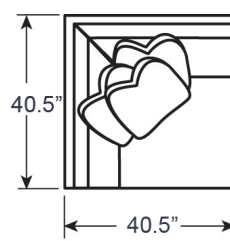

Inside 28.5W 52.5D inches

Standard Features: Two 20-inch Throw Pillows

7910-57R CHRONICLE RIGHT ARM FACING CHAISE

Overall 36.5W 68.5D 34H inches Arm 25H Seat 19H

Inside 28.5W 52.5D inches

Standard Features: Two 20-inch Throw Pillows

7910-52A CHRONICLE ARMLESS LOVE SEAT

Overall 57W 40.5D 34H inches

Seat 19H Inside 57W 25D inches

As shown above:

- 7910-52L LAF Love Seat
- 7910-51A Armless Chair
- 7910-51CR Corner Chair
- 7910-52R RAF Love Seat

-52L LAF Love Seat

-52R RAF Love Seat

-51CR Corner Chair

-51A Armless Chair

Note: Overall depth is determined by arm or armless styles.