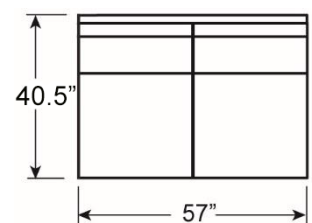

-52A Armless Love Seat