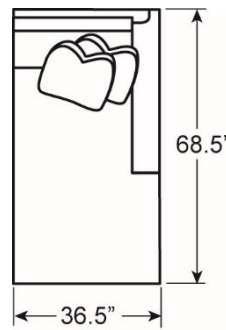

-57R RAF Chaise