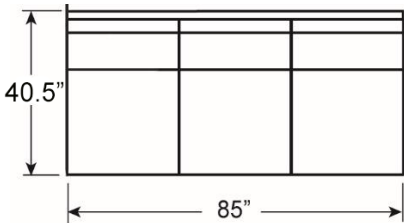

-53A Armless Sofa