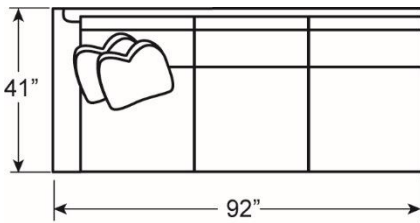

-53L LAF Sofa