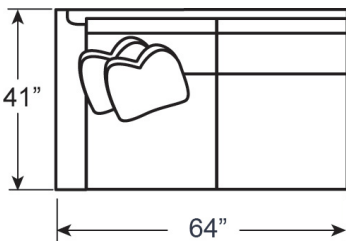

Inside 28.5W 52.5D inches

Standard Features: Two 20-inch Throw Pillows

7910-57R CHRONICLE RIGHT ARM FACING CHAISE

Overall 36.5W 68.5D 34H inches Arm 25H Seat 19H

Inside 28.5W 52.5D inches

Standard Features: Two 20-inch Throw Pillows

7910-52A CHRONICLE ARMLESS LOVE SEAT

Overall 57W 40.5D 34H inches

Seat 19H Inside 57W 25D inches

As shown above:

- 7910-52L LAF Love Seat
- 7910-51A Armless Chair
- 7910-51CR Corner Chair
- 7910-52R RAF Love Seat

Available Companion Pieces:

-53L LAF Sofa

-53R RAF Sofa

-52A Armless Love Seat

-53A Armless Sofa

-57L LAF Chaise

-57R RAF Chaise

-54 Ottoman

-52L LAF Love Seat

-52R RAF Love Seat

-51CR Corner Chair

-51A Armless Chair

Note: Overall depth is determined by arm or armless styles.