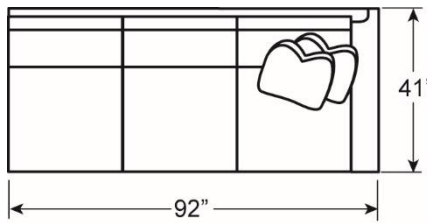

-53R RAF Sofa